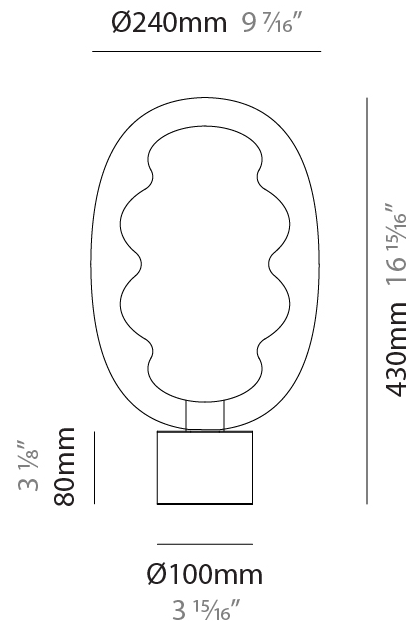

DALMA PORTABLE

D144039- _____

base number   Holder Options   Finish Options

1. To build a product code in our configurator select the specify button on the base model # product page
2. To build a manual product code on this datasheet choose from the options listed below in blue font and add the suffix to the base model #

GENERAL

Series: Dalma
Brand: Cangini & Tucci
Division: Design
Mounting Type: Portable
Mounting Location: Table
Subcategory: Table

PHYSICAL

Shape: Oval
Diameter (mm): 240
Diameter (in): 9 7/16
Height (mm): 430
Height (in): 16 15/16
Light Distribution: Omnidirectional
Fixture Finish: [AMB](#) / [GRN](#) / [PNK](#) / [RUB](#) / [SKB](#) / [SMK](#) / [TOB](#) / [TRA](#)
Holder Finish: [BCN](#) / [CHA](#) / [FGD](#)
Fixture Material: Glass / Metal

ELECTRICAL

Lamp Type: LED (Zhaga Standard)
Input Wattage (W): 12
Dimming: Non-Dimming / Phase Dimming (120vac Only)
Driver Included: Yes
Driver Location: Integrated
Driver Type: Constant Current- Universal
Driver Class: Class 2
Input Voltage (V): 120
Constant Current (MA): 350

LED

Color Temperature (°K): 2700 / 3000
Max. Delivered Lumen (lm): 1500
CRI: >95 CRI
Lamp Life (hrs): 50000

OPTICAL

RATINGS AND CERTIFICATIONS

Certified By: Certified for North American Standards
IP rating: IP20

PROJECT
TYPE
SPECIFIER
QUANTITY
DATE