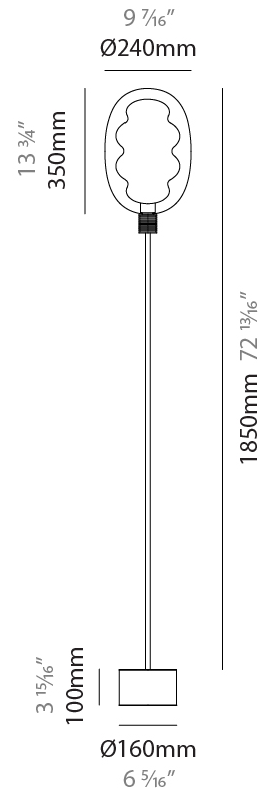

DALMA PORTABLE

D144041- _____

base number   Holder   Finish
Options   Options

1. To build a product code in our configurator select the specify button on the base model # product page
2. To build a manual product code on this datasheet choose from the options listed below in blue font and add the suffix to the base model #

GENERAL

Series: Dalma
Brand: Cangini & Tucci
Division: Design
Mounting Type: Portable
Mounting Location: Floor
Subcategory: Table

PHYSICAL

Shape: Oval
Diameter (mm): 170
Diameter (in): 6 ¹¹/₁₆
Height (mm): 1850
Height (in): 72 ¹³/₁₆
Light Distribution: Omnidirectional
Fixture Finish: [AMB](#) / [GRN](#) / [PNK](#) / [RUB](#) / [SKB](#) / [SMK](#) / [TOB](#) / [TRA](#)
Holder Finish: [BCN](#) / [CHA](#) / [FGD](#)
Fixture Material: Glass / Metal

ELECTRICAL

Lamp Type: LED (Zhaga Standard)
Input Wattage (W): 12
Dimming: Non-Dimming / Phase Dimming (120vac Only)
Driver Included: Yes
Driver Location: Integrated
Driver Type: Constant Current- Universal
Driver Class: Class 2
Input Voltage (V): 120
Constant Current (MA): 350

LED

Color Temperature (°K): 2700 / 3000
Max. Delivered Lumen (lm): 1500
CRI: >95 CRI
Lamp Life (hrs): 50000

OPTICAL

RATINGS AND CERTIFICATIONS

Certified By: Certified for North American Standards
IP rating: IP20

PROJECT	_____
TYPE	_____
SPECIFIER	_____
QUANTITY	_____
DATE	_____