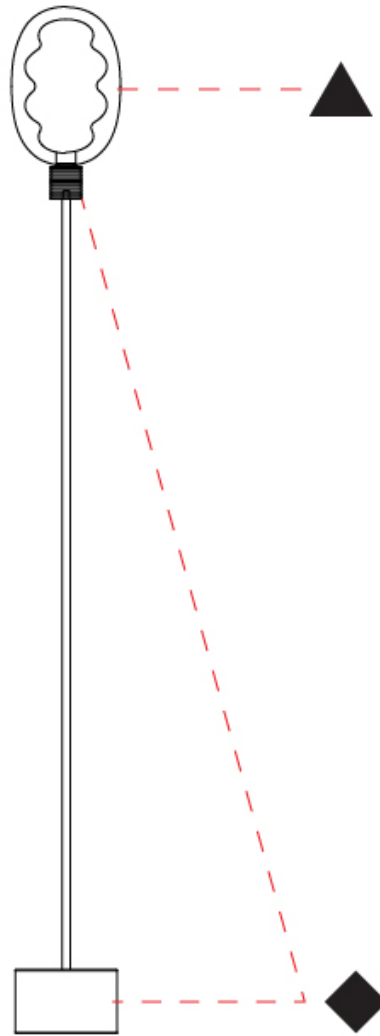

D144042-

PROJECT

TYPE

SPECIFIER

QUANTITY

DATE

D